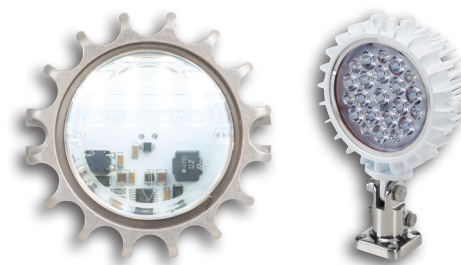

COMMANDER® SERIES MODELS TO BE DISCONTINUED

**FIREFLY COMPARTMENT LIGHTS, STRIP LIGHTING,
AND SELECT MODELS OF SB SERIES AFFECTED**

As part of our continuous efforts to streamline our product offerings, Federal Signal is discontinuing the Commander® Firefly compartment lights, strip lighting, and select models of the SB series.

DISCONTINUED MODELS

DISCONTINUED MODEL	DESCRIPTION
COMFF100	FireFly, 650 lumen, 12/24 Vdc, focused lens, surface mount
COMFF110	FireFly, 650 lumen, 12/24 Vdc, flood lens, surface mount
COMSTR-9	9" Compartment light strip, LED
COMSTR-18	18" Compartment light strip, LED
COMSTR-27	27" Compartment light strip, LED
COMSTR-36	36" Compartment light strip, LED
COMSTR-45	45" Compartment light strip, LED
COMSTR-54	54" Compartment light strip, LED
COMSTR-63	63" Compartment light strip, LED
COMSB-FLD-CD	Commander® SB, 7 K lumens, 12/24 Vdc, flood lens, white housing, Collins mount
COMSB-FLD-CD-BLA	Commander SB, 7 K lumens, 12/24 Vdc, flood lens, black housing, Collins mount
COMSB-SPT-CD	Commander SB, 7 K lumens, 12/24 Vdc, spot lens, white housing, Collins mount
COMSB-TRP-CD	Commander SB, 7 K lumens, 12/24 Vdc, trapezoid lens, white housing, Collins mount