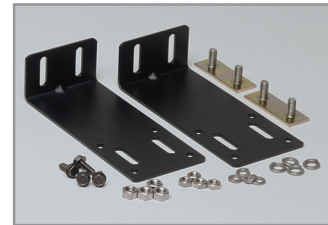

A selection of internal and external mounting brackets makes Latitude ideal for many applications including municipal, utility, construction, public safety and tow and recovery.

Features

- Solaris® LED reflectors for the highest optical efficiency
- ROC (Reliable Onboard Circuitry™) reduces potential failure points found in a typical lighting system
- Available in 4-head, 6-head or 8-head models
- Three LEDs per position
- Both interior and exterior mounting brackets are available
- Innovative co-extrusion, polycarbonate housing provides moisture resistance
- Each model includes 10 flash patterns plus 1 test pattern
- Amber Latitude models with directional warning functions will be available in the **Third Quarter, 2013**
- Five-year Warranty

2 of 4

Latitude — 4-head Configuration

Latitude — 6-head Configuration

Latitude — 8-head Configuration

320310

320330

320320

320340