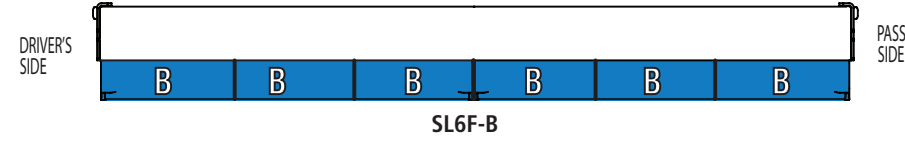

Latitude — 6-head Configuration