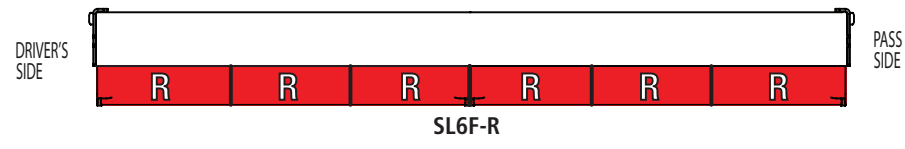

Latitude — 6-head Configuration