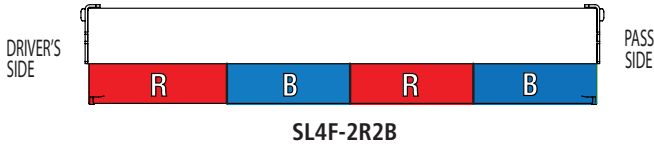

Latitude — 4-head Configuration