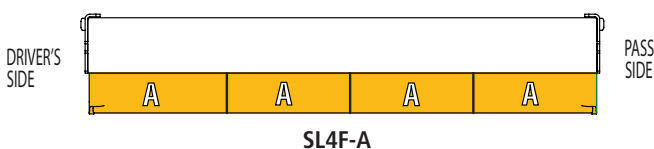

Latitude — 4-head Configuration