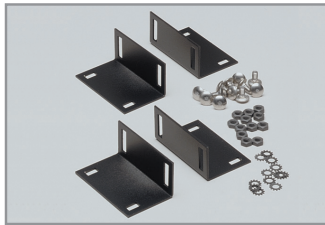

Flashing Light
Models are Available
to Order Now.

Federal Signal introduces the Latitude™ Series warning light. The Latitude is built with Federal Signal's Solaris LED reflector design for superior light intensity. The Latitude is available in four-, six-, and eight-head models and includes 10 eye-catching warning patterns.

A selection of internal and external mounting brackets makes Latitude ideal for many applications including municipal, utility, construction, public safety and tow and recovery.

Features

- Solaris® LED reflectors for the highest optical efficiency
- ROC (Reliable Onboard Circuitry™) reduces potential failure points found in a typical lighting system
- Available in 4-head, 6-head or 8-head models
- Three LEDs per position
- Both interior and exterior mounting brackets are available
- Innovative co-extrusion, polycarbonate housing provides moisture resistance
- Each model includes 10 flash patterns plus 1 test pattern
- Amber Latitude models with directional warning functions will be available in the **Third Quarter, 2013**
- Five-year Warranty

2 of 4

Latitude — 4-head Configuration

Latitude — 6-head Configuration

Latitude — 8-head Configuration

320310

320330

320320

320340