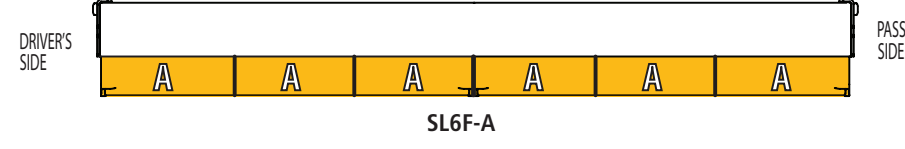

Latitude — 6-head Configuration