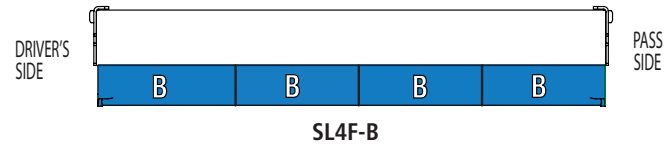

Latitude — 4-head Configuration