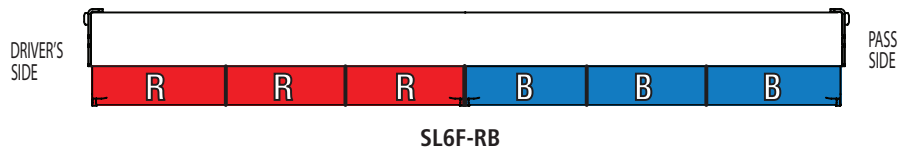

Latitude — 6-head Configuration