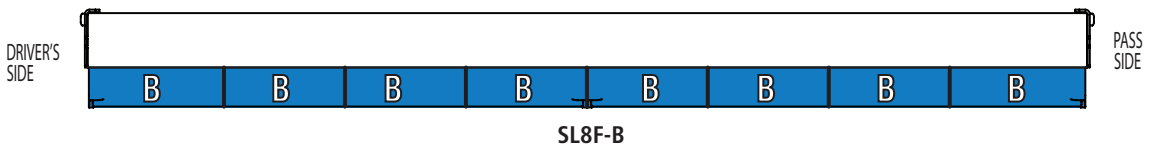

*Flashing models only. SignalMaster Directional models available in **Third Quarter, 2013.**

	4-Head	6-Head	8-Head
Specifications			
Voltage	12.8 VDC		
Amp Draw (total)	2 Amps	3 Amps	4 Amps
Operating temp	-22°F to +149°F (-30°C to +65°C)		
Dimensions			
Height	1.13 in (2.86 cm)	1.13 in (2.86 cm)	1.13 in (2.86 cm)
Length	16.9 in (42.9 cm)	24.2 in (61.5 cm)	31.8 in (80.5 cm)
Depth	2.63 in (6.67 cm)	2.63 in (6.67 cm)	2.63 in (6.67 cm)
Ship Weight			
	3.1 lbs (1.4 kg)	3.8 lbs (1.7 kg)	4.0 lbs (1.8 kg)

2 of 4

Latitude — 4-head Configuration

Latitude — 6-head Configuration

Latitude — 8-head Configuration

320310

320330

320320

320340