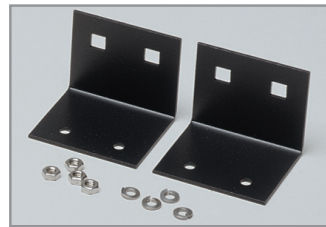

A selection of internal and external mounting brackets makes Latitude ideal for many applications including municipal, utility, construction, public safety and tow and recovery.

Features

- Solaris® LED reflectors for the highest optical efficiency
- ROC (Reliable Onboard Circuitry™) reduces potential failure points found in a typical lighting system
- Available in 4-head, 6-head or 8-head models
- Three LEDs per position
- Both interior and exterior mounting brackets are available
- Innovative co-extrusion, polycarbonate housing provides moisture resistance
- Each model includes 10 flash patterns plus 1 test pattern
- Amber Latitude models with directional warning functions will be available in the **Third Quarter, 2013**
- Five-year Warranty

2 of 4

Latitude — 4-head Configuration

Latitude — 6-head Configuration

Latitude — 8-head Configuration

320310

320330

320320

320340