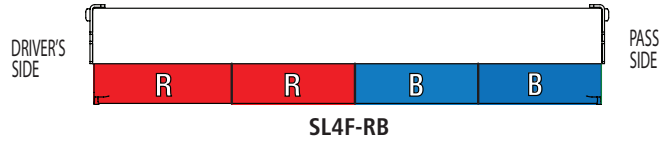

Latitude — 4-head Configuration