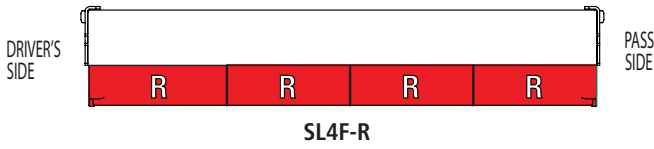

Latitude — 4-head Configuration