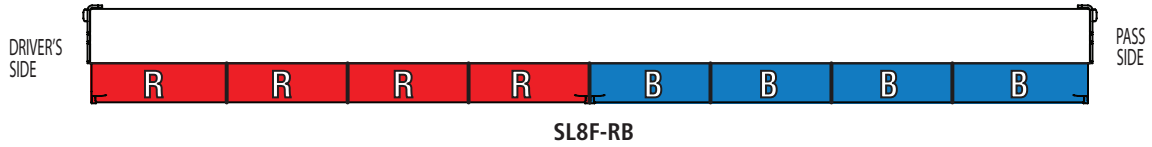

*Flashing models only. SignalMaster Directional models available in **Third Quarter, 2013.**

	4-Head	6-Head	8-Head
Specifications			
Voltage	12.8 VDC		
Amp Draw (total)	2 Amps	3 Amps	4 Amps
Operating temp	-22°F to +149°F (-30°C to +65°C)		
Dimensions			
Height	1.13 in (2.86 cm)	1.13 in (2.86 cm)	1.13 in (2.86 cm)
Length	16.9 in (42.9 cm)	24.2 in (61.5 cm)	31.8 in (80.5 cm)
Depth	2.63 in (6.67 cm)	2.63 in (6.67 cm)	2.63 in (6.67 cm)
Ship Weight			
	3.1 lbs (1.4 kg)	3.8 lbs (1.7 kg)	4.0 lbs (1.8 kg)

2 of 4

Latitude — 4-head Configuration

Latitude — 6-head Configuration

Latitude — 8-head Configuration

320310

320330

320320

320340