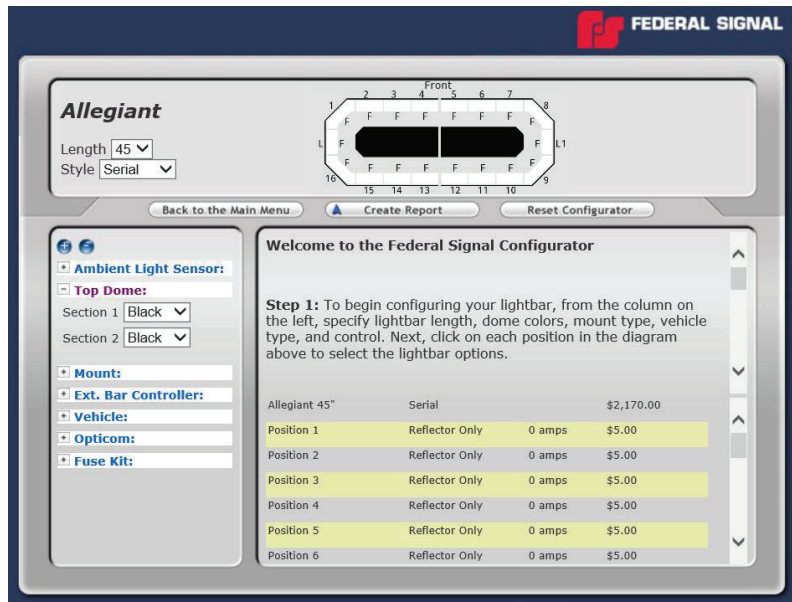

MU769 | 5-29-19

Black Top Domes are Now Available for the Allegiant™ and Legend® Light Bars

Black top domes are now available as a configurable option for the Allegiant™ and Legend® light bars. These domes blend in with dark colored vehicles, giving your vehicle a sleek and finished look.

To configure your Allegiant or Legend light bar with Black top domes, visit our light bar configurator at <https://config.fedsig.com/lightbar>.

HOW TO ORDER

Model #	Description	2019 List Price \$\$
Z8653101C-01	Replacement end dome for Allegiant and Legend light bars, Black	\$55.00
Z8653103C-01	Replacement center dome for Allegiant and Legend light bars, Black	\$43.00