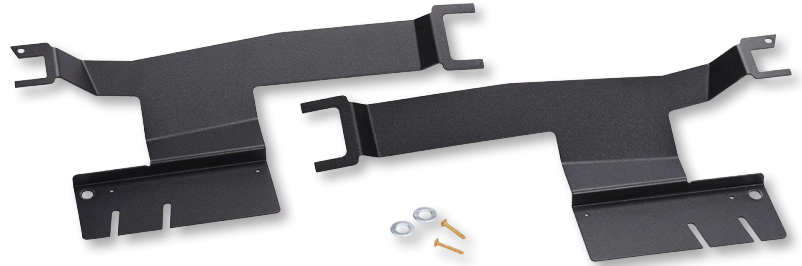

XSTREAM® BRACKET XSMBKT10

XSMBKT10 NOW SUITABLE FOR
2018-2021 FORD EXPEDITION

In addition to use on Ford® F-Series, the XSMBKT10 visor mount bracket kit is now suitable for use on the 2018-2021 Ford Expedition®. The kit can be used to mount (1) single- or dual-head XStream® light and (2) cameras (forward- and rear-facing) to the OEM visor mounting points for an easy and secure installation.

HOW TO ORDER

MODEL	DESCRIPTION	2021 LIST PRICE (US)
XSMBKT10	Visor mount for use with (1) single- or dual-head XStream and (2) cameras (forward- and rear-facing), Ford F150 2015-21, F-250/250/450/550 2017-21, Expedition 2018-21	\$94.00