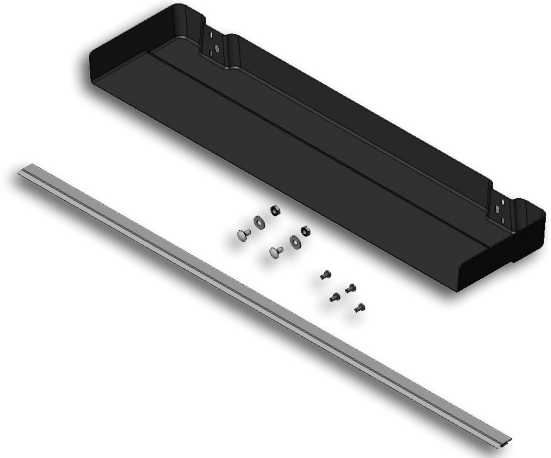

SLB SHROUD KITS

MODELS TO BE DISCONTINUED

Federal Signal announces that our line of SLB shroud kits has been discontinued. These shroud kits are accessories for use with Latitude™ and CN SignalMaster™ stick lights.

The models being discontinued are:

- SLB-4SHRD
- SLB-6SHRD
- SLB-8SHRD

TIMING

Orders for these discontinued models will be accepted only while supplies last.