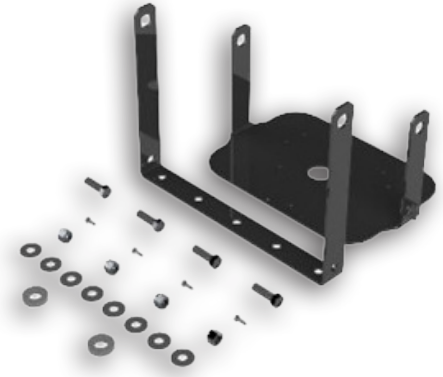

SELF-LEVELING BRACKET

SELF-LEVELING BRACKET AVAILABLE FOR HIGHLIGHTER® MICRO, PRO LED BEACON, AND SPIRE® LED BEACON

Federal Signal announces a new self-leveling bracket available for HighLighter® Micro, Pro LED Beacon, and Spire® LED Beacon models. This bracket keeps the warning light parallel to the ground in order to maximize the effectiveness of the light output. The mounting plate has multiple sets of holes to accommodate the variety of bases.

HOW TO ORDER

MODEL	DESCRIPTION	2022 LIST PRICE (US \$)
BKT-SL	Self-leveling bracket	\$185.00

TIMING

Orders for the new Self-Leveling Bracket can be accepted and processed today.