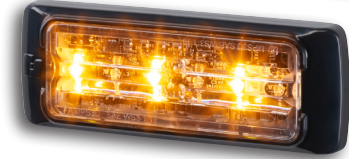

# MICROPULSE® ULTRA STEADY BURN MODELS

NOW AVAILABLE FOR USE WITH PATHFINDER® SIRENS

MicroPulse® Ultra models are now available as steady burn models for use with the Pathfinder® Siren. In combination with the MicroPulse Ultra Steady Burn models, the Pathfinder can control the warning lights by utilizing flash patterns programmed into the siren, syncing/alternating the light heads, and dimming the light heads..

## FEATURES

- Steady burn models to be used with Pathfinder internal flasher or other external flashers
- FSJoin™ enables the synchronization and programming of light bars and exterior/interior lights that works in conjunction with the Pathfinder® Siren
- Multiple units can be synchronized to flash simultaneously or alternately
- Steady burn models available in Single-, Dual-, and Tri-Color models
- Five-year warranty

## HOW TO ORDER

MODEL	DESCRIPTION	2022 LIST PRICE (US \$)
MICROPULSE ULTRA 3, SINGLE-COLOR, CLEAR LENS, STEADY BURN, SURFACE MOUNT, 12/24 VDC		
MPS31UX-A	3-LEDs, Amber	\$119.00
MPS31UX-B	3-LEDs, Blue	119.00
MPS31UX-R	3-LEDs, Red	119.00
MPS31UX-W	3-LEDs, White	119.00
MICROPULSE ULTRA 3, DUAL-COLOR, CLEAR LENS, STEADY BURN, SURFACE MOUNT, 12/24 VDC		
MPS32UX-RW	6-LEDs, Red/White	145.00
MPS32UX-BW	6-LEDs, Blue/White	145.00
MPS32UX-AW	6-LEDs, Amber/White	145.00
MPS32UX-RB	6-LEDs, Red/Blue	145.00
MPS32UX-RA	6-LEDs, Red/Amber	145.00
MPS32UX-BA	6-LEDs, Blue/Amber	145.00