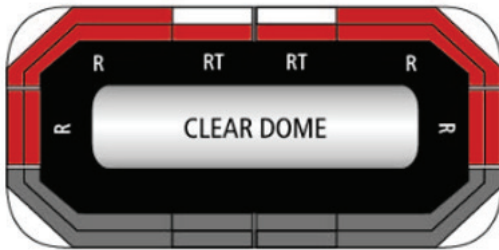

F E A T U R E S

- Low-profile, linear light bar
- Traditionally-wired and serial versions available
- Domes offered in Amber, Clear, Gray, and Red
- Flat, low-profile permanent, and 4-inch riser mounting options available
- (28) Flash patterns
- 12 VDC
- Low power/dimming
- SpectraLux® LED reflector technology is configurable in combinations of Amber, Blue, Green, Red and White
- Solaris® LED reflector technology for better optical efficiency and superior off-axis warning
- Patented ROC (Reliable Onboard Circuitry™) reduces failure points found in typical lightbar
- Five-year warranty

DOME OPTIONS

Domes are offered in Amber, Clear, Gray, and Red.

HOW TO ORDER

Choose from one of the popular models below or visit our [on-line configurator](#) to configure your own custom 21" Allegiant.

Model #	Description	2020 List Price US\$
Fire Discrete Models		
ALGT21D-NFPA20D	21-inch, driver side, Red warning, takedowns, Clear domes, low profile permanent mount, discrete	\$695.00
ALGT21D-NFPA20P	21-inch, passenger side, Red warning, takedowns, Clear domes, low profile permanent mount, discrete	695.00
AGT21D-NFPA21	21-inch, Red warning, takedowns, Clear domes, low profile permanent mount, discrete	695.00
ALGT21D-NFPA22	21-inch, Red warning, Clear domes, low profile permanent mount, discrete	675.00
ALGT21D-FIRE1	21-inch, Red warning, takedowns, Clear domes, low profile permanent mount, discrete	735.00

ALGT21D-NFPA20D

ALGT21D-NFPA20P

AGT21D-NFPA21

ALGT21D-NFPA22

ALGT21D-FIRE1

MU861 | 9-21-20

Model #	Description	2020 List Price US\$
Fire Serial Models		
ALGT21-FIRE1	21-inch, Red warning, takedowns, Clear domes, low profile permanent mount, Convergence Network compatible	\$785.00