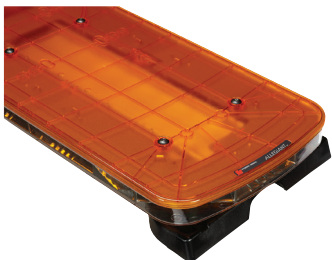

DOME OPTIONS

Domes are offered in Amber, Clear, Gray, and Red.