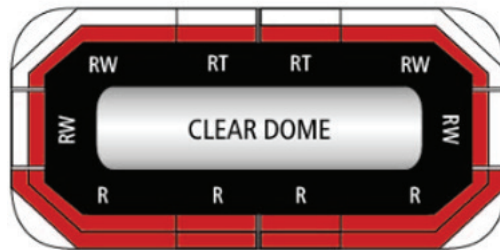

DOME OPTIONS

Domes are offered in Amber, Clear, Gray, and Red.

HOW TO ORDER

Choose from one of the popular models below or visit our [on-line configurator](#) to configure your own custom 21" Allegiant.

Model #	Description	2020 List Price US\$
Fire Discrete Models		
ALGT21D-NFPA20D	21-inch, driver side, Red warning, takedowns, Clear domes, low profile permanent mount, discrete	\$695.00
ALGT21D-NFPA20P	21-inch, passenger side, Red warning, takedowns, Clear domes, low profile permanent mount, discrete	695.00
AGT21D-NFPA21	21-inch, Red warning, takedowns, Clear domes, low profile permanent mount, discrete	695.00
ALGT21D-NFPA22	21-inch, Red warning, Clear domes, low profile permanent mount, discrete	675.00
ALGT21D-FIRE1	21-inch, Red warning, takedowns, Clear domes, low profile permanent mount, discrete	735.00

ALGT21D-NFPA20D

ALGT21D-NFPA20P

AGT21D-NFPA21

ALGT21D-NFPA22

ALGT21D-FIRE1

MU861 | 9-21-20

Model #	Description	2020 List Price US\$
Fire Serial Models		
ALGT21-FIRE1	21-inch, Red warning, takedowns, Clear domes, low profile permanent mount, Convergence Network compatible	\$785.00

ALGT21-FIRE1

Model #	Description	2020 List Price US\$
Police Serial Model		
ALGT21-POLICE1	21-inch, Red/Blue warning, takedowns, Clear domes, low profile permanent mount, Convergence Network compatible	\$785.00
ALGT21-POLICE2	21-inch, Blue warning, takedowns, Clear domes, low profile permanent mount, Convergence Network compatible	785.00