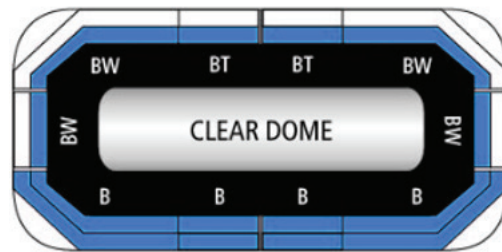

ALGT21-POLICE2

TIMING

Orders for the 21" Allegiant can be accepted and processed today.