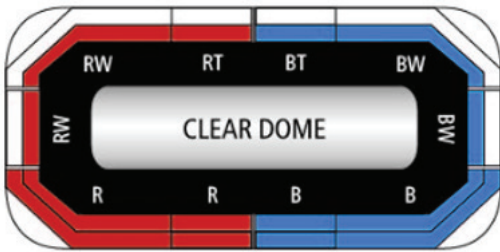

Takedowns

SPECIFICATIONS

Specifications	
Operating Voltage	12.8 VDC
Current Draw (50% Flash Rate)	7 A
Operating Temp	-40°F to 149°F (-40°C to 65°C)
Physical Specifications	
Length	20.7 in (52.6 cm)
Width	11.2 in (28.5 cm)
Height	1.8 in (4.6 cm)
Ship Weight	
	10.0 lbs. (4.536 kg)

DOME OPTIONS

Domes are offered in Amber, Clear, Gray, and Red.

HOW TO ORDER

Choose from one of the popular models below or visit our [on-line configurator](#) to configure your own custom 21" Allegiant.

Model #	Description	2020 List Price US\$
Fire Discrete Models		
ALGT21D-NFPA20D	21-inch, driver side, Red warning, takedowns, Clear domes, low profile permanent mount, discrete	\$695.00
ALGT21D-NFPA20P	21-inch, passenger side, Red warning, takedowns, Clear domes, low profile permanent mount, discrete	695.00
AGT21D-NFPA21	21-inch, Red warning, takedowns, Clear domes, low profile permanent mount, discrete	695.00
ALGT21D-NFPA22	21-inch, Red warning, Clear domes, low profile permanent mount, discrete	675.00
ALGT21D-FIRE1	21-inch, Red warning, takedowns, Clear domes, low profile permanent mount, discrete	735.00

ALGT21D-NFPA20D

ALGT21D-NFPA20P

AGT21D-NFPA21

ALGT21D-NFPA22

ALGT21D-FIRE1

MU861 | 9-21-20

Model #	Description	2020 List Price US\$
Fire Serial Models		
ALGT21-FIRE1	21-inch, Red warning, takedowns, Clear domes, low profile permanent mount, Convergence Network compatible	\$785.00

ALGT21-FIRE1

Model #	Description	2020 List Price US\$
Police Serial Model		
ALGT21-POLICE1	21-inch, Red/Blue warning, takedowns, Clear domes, low profile permanent mount, Convergence Network compatible	\$785.00
ALGT21-POLICE2	21-inch, Blue warning, takedowns, Clear domes, low profile permanent mount, Convergence Network compatible	785.00