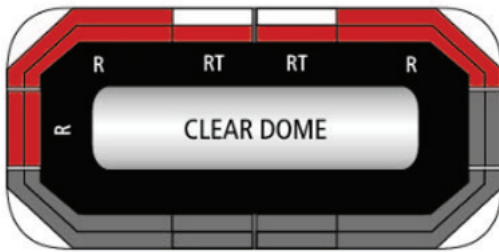

21" Allegiant™ Mini-Light Bar is Now Available for Police and Fire Applications

The Federal Signal 21 inch Allegiant™ is a low-profile, dual color, mini-light bar solution that provides a superior warning signal to promote safety for emergency responders. It can be used as a primary warning device on off road vehicles used for security, search and rescue, and disaster relief or as wing lights on large law enforcement vans or fire apparatuses.

DOME OPTIONS

Domes are offered in Amber, Clear, Gray, and Red.

HOW TO ORDER

Choose from one of the popular models below or visit our [on-line configurator](#) to configure your own custom 21" Allegiant.

Model #	Description	2020 List Price US\$
Fire Discrete Models		
ALGT21D-NFPA20D	21-inch, driver side, Red warning, takedowns, Clear domes, low profile permanent mount, discrete	\$695.00
ALGT21D-NFPA20P	21-inch, passenger side, Red warning, takedowns, Clear domes, low profile permanent mount, discrete	695.00
AGT21D-NFPA21	21-inch, Red warning, takedowns, Clear domes, low profile permanent mount, discrete	695.00
ALGT21D-NFPA22	21-inch, Red warning, Clear domes, low profile permanent mount, discrete	675.00
ALGT21D-FIRE1	21-inch, Red warning, takedowns, Clear domes, low profile permanent mount, discrete	735.00

ALGT21D-NFPA20D

ALGT21D-NFPA20P

AGT21D-NFPA21

ALGT21D-NFPA22

ALGT21D-FIRE1

MU861 | 9-21-20

Model #	Description	2020 List Price US\$
Fire Serial Models		
ALGT21-FIRE1	21-inch, Red warning, takedowns, Clear domes, low profile permanent mount, Convergence Network compatible	\$785.00