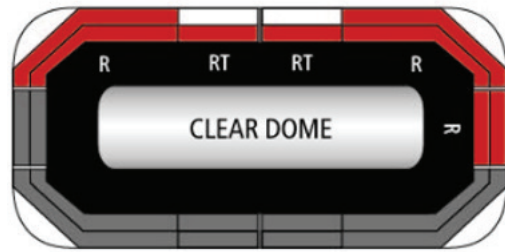

21" Allegiant™ Mini-Light Bar is Now Available for Police and Fire Applications

The Federal Signal 21 inch Allegiant™ is a low-profile, dual color, mini-light bar solution that provides a superior warning signal to promote safety for emergency responders. It can be used as a primary warning device on off road vehicles used for security, search and rescue, and disaster relief or as wing lights on large law enforcement vans or fire apparatuses.

DOME OPTIONS

Domes are offered in Amber, Clear, Gray, and Red.

HOW TO ORDER

Choose from one of the popular models below or visit our [on-line configurator](#) to configure your own custom 21" Allegiant.

Model #	Description	2020 List Price US\$
Fire Discrete Models		
ALGT21D-NFPA20D	21-inch, driver side, Red warning, takedowns, Clear domes, low profile permanent mount, discrete	\$695.00
ALGT21D-NFPA20P	21-inch, passenger side, Red warning, takedowns, Clear domes, low profile permanent mount, discrete	695.00
AGT21D-NFPA21	21-inch, Red warning, takedowns, Clear domes, low profile permanent mount, discrete	695.00
ALGT21D-NFPA22	21-inch, Red warning, Clear domes, low profile permanent mount, discrete	675.00
ALGT21D-FIRE1	21-inch, Red warning, takedowns, Clear domes, low profile permanent mount, discrete	735.00

ALGT21D-NFPA20D

ALGT21D-NFPA20P

AGT21D-NFPA21

ALGT21D-NFPA22

ALGT21D-FIRE1

MU861 | 9-21-20

Model #	Description	2020 List Price US\$
Fire Serial Models		
ALGT21-FIRE1	21-inch, Red warning, takedowns, Clear domes, low profile permanent mount, Convergence Network compatible	\$785.00