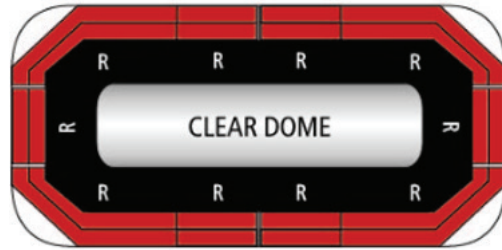

ALGT21D-NFPA22