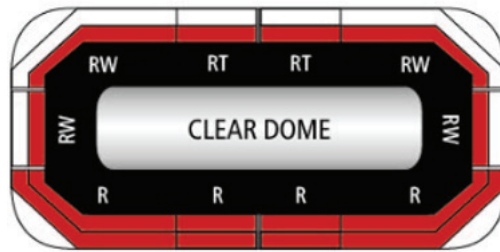

DOME OPTIONS

Domes are offered in Amber, Clear, Gray, and Red.

HOW TO ORDER

Choose from one of the popular models below or visit our [on-line configurator](#) to configure your own custom 21" Allegiant.

Model #	Description	2020 List Price US\$
Fire Discrete Models		
ALGT21D-NFPA20D	21-inch, driver side, Red warning, takedowns, Clear domes, low profile permanent mount, discrete	\$695.00
ALGT21D-NFPA20P	21-inch, passenger side, Red warning, takedowns, Clear domes, low profile permanent mount, discrete	695.00
AGT21D-NFPA21	21-inch, Red warning, takedowns, Clear domes, low profile permanent mount, discrete	695.00
ALGT21D-NFPA22	21-inch, Red warning, Clear domes, low profile permanent mount, discrete	675.00
ALGT21D-FIRE1	21-inch, Red warning, takedowns, Clear domes, low profile permanent mount, discrete	735.00

ALGT21D-NFPA20D

ALGT21D-NFPA20P

AGT21D-NFPA21

ALGT21D-NFPA22

ALGT21D-FIRE1

MU861 | 9-21-20

Model #	Description	2020 List Price US\$
Fire Serial Models		
ALGT21-FIRE1	21-inch, Red warning, takedowns, Clear domes, low profile permanent mount, Convergence Network compatible	\$785.00

ALGT21-FIRE1

Model #	Description	2020 List Price US\$
Police Serial Model		
ALGT21-POLICE1	21-inch, Red/Blue warning, takedowns, Clear domes, low profile permanent mount, Convergence Network compatible	\$785.00
ALGT21-POLICE2	21-inch, Blue warning, takedowns, Clear domes, low profile permanent mount, Convergence Network compatible	785.00